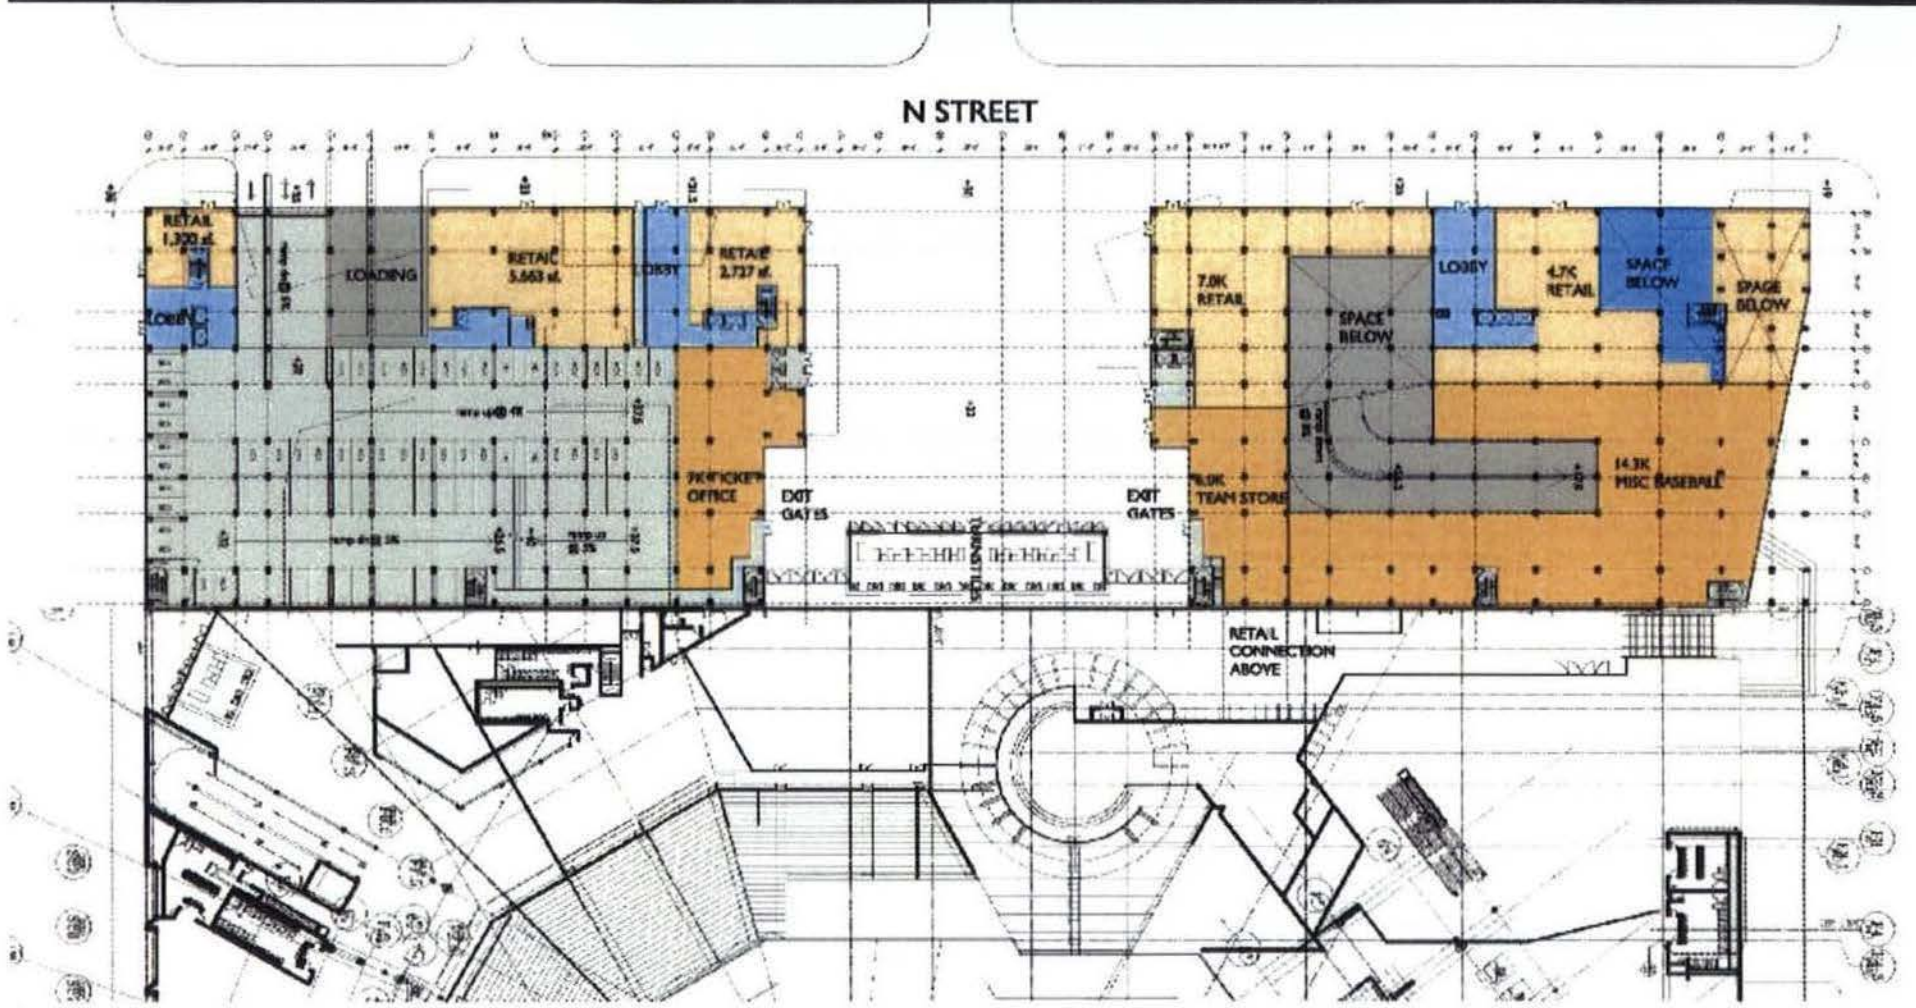

LONGITUDINAL SECTION

BUILDING B

(B2) UNDERGROUND

B2 FLOOR PLAN
D.C. Major League Baseball Park

SHEET 8 of 24

(B1) FIRST STREET LEVEL

B1 FLOOR PLAN
D.C. Major League Baseball Park

(G1) N STREET / SOUTH CAPITAL STREET LEVEL

G1 FLOOR PLAN
D.C. Major League Baseball Park

FLOOR P1

P1 FLOOR PLAN
D.C. Major League Baseball Park

FLOOR P2

P2 FLOOR PLAN
D.C. Major League Baseball Park

SHEET 5 of 24

FLOORS P3- P4

P3-P4 FLOOR PLAN
 D.C. Major League Baseball Park

FLOORS 5-10

LEVELS 5-10 FLOOR PLAN
D.C. Major League Baseball Park

SHEET 14 of 24

FLOOR 11

LEVEL 11 FLOOR PLAN
D.C. Major League Baseball Park

FLOOR 12

LEVEL 12 FLOOR PLAN
D.C. Major League Baseball Park

SHEET 16 of 24