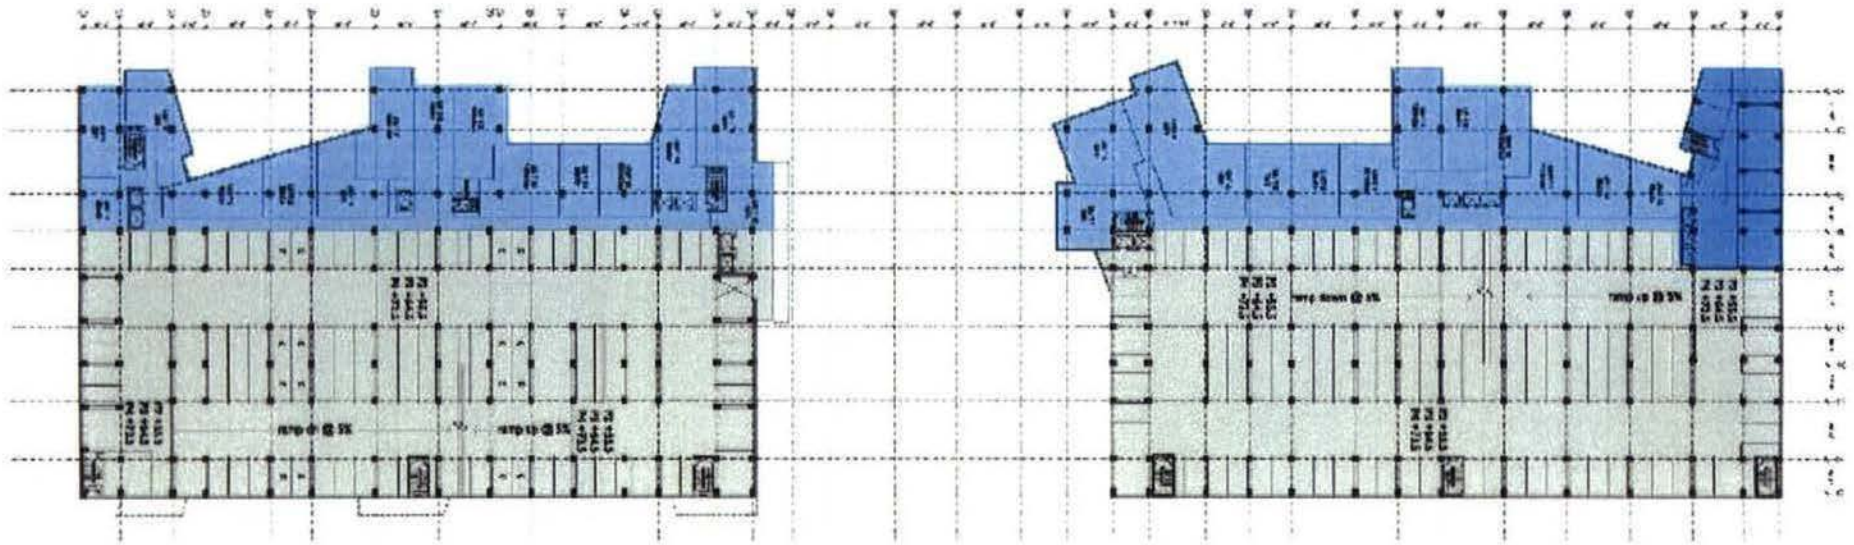

LONGITUDINAL SECTION

BUILDING B

(B2) UNDERGROUND

B2 FLOOR PLAN
D.C. Major League Baseball Park

SHEET 8 of 24

(B1) FIRST STREET LEVEL

B1 FLOOR PLAN
D.C. Major League Baseball Park

(G1) N STREET / SOUTH CAPITAL STREET LEVEL

G1 FLOOR PLAN
D.C. Major League Baseball Park

FLOOR P1

P1 FLOOR PLAN
D.C. Major League Baseball Park

FLOOR P2

P2 FLOOR PLAN
D.C. Major League Baseball Park

SHEET 5 of 24

FLOORS P3- P4

P3-P4 FLOOR PLAN
 D.C. Major League Baseball Park

FLOORS 5-10

LEVELS 5-10 FLOOR PLAN
D.C. Major League Baseball Park

SHEET 14 of 24

FLOOR 11

LEVEL 11 FLOOR PLAN
D.C. Major League Baseball Park

FLOOR 12

LEVEL 12 FLOOR PLAN
D.C. Major League Baseball Park

SHEET 16 of 24