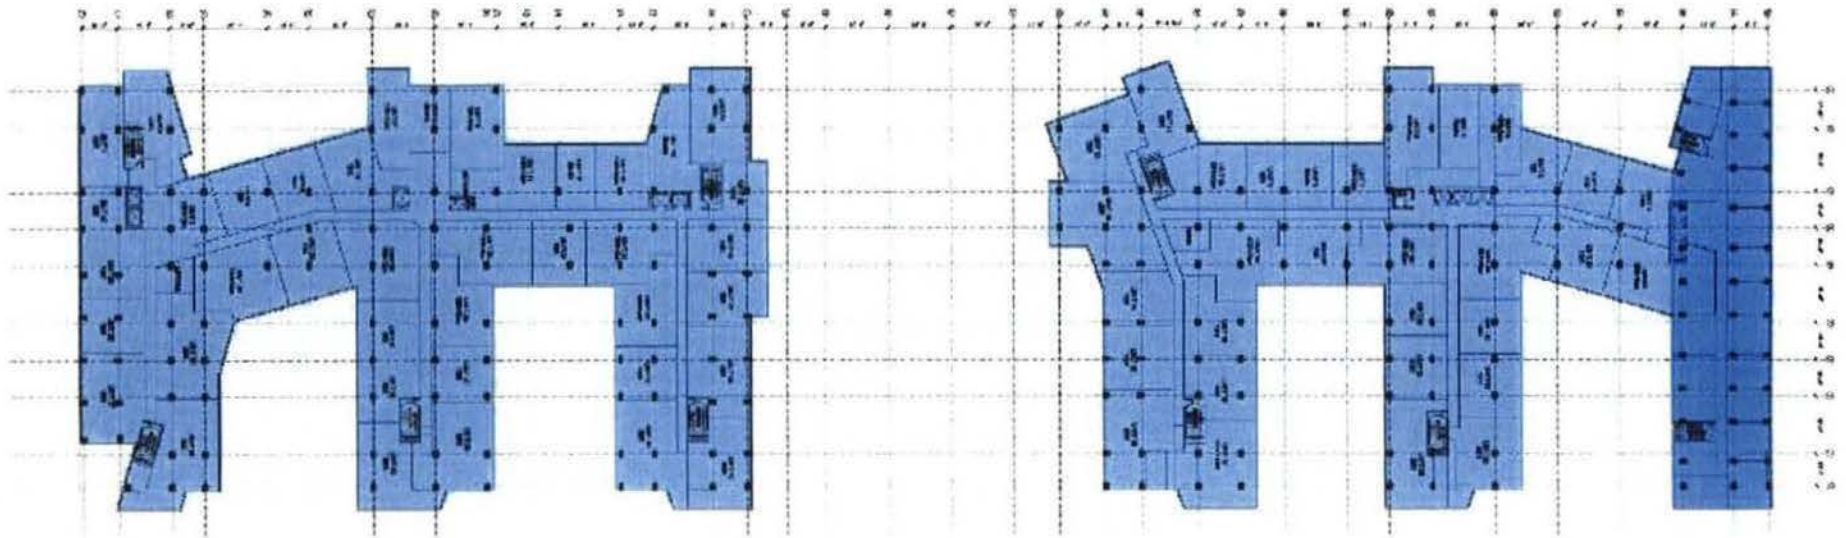

LONGITUDINAL SECTION

BUILDING B

(B2) UNDERGROUND

B2 FLOOR PLAN
D.C. Major League Baseball Park

SHEET 8 of 24

(B1) FIRST STREET LEVEL

B1 FLOOR PLAN
D.C. Major League Baseball Park

(G1) N STREET / SOUTH CAPITAL STREET LEVEL

G1 FLOOR PLAN
D.C. Major League Baseball Park

FLOOR P1

P1 FLOOR PLAN
D.C. Major League Baseball Park

FLOOR P2

P2 FLOOR PLAN
D.C. Major League Baseball Park

SHEET 5 of 24

FLOORS P3- P4

P3-P4 FLOOR PLAN
 D.C. Major League Baseball Park

FLOORS 5-10

LEVELS 5-10 FLOOR PLAN
D.C. Major League Baseball Park

SHEET 14 of 24

FLOOR 11

LEVEL 11 FLOOR PLAN
D.C. Major League Baseball Park

FLOOR 12

LEVEL 12 FLOOR PLAN
D.C. Major League Baseball Park

SHEET 16 of 24