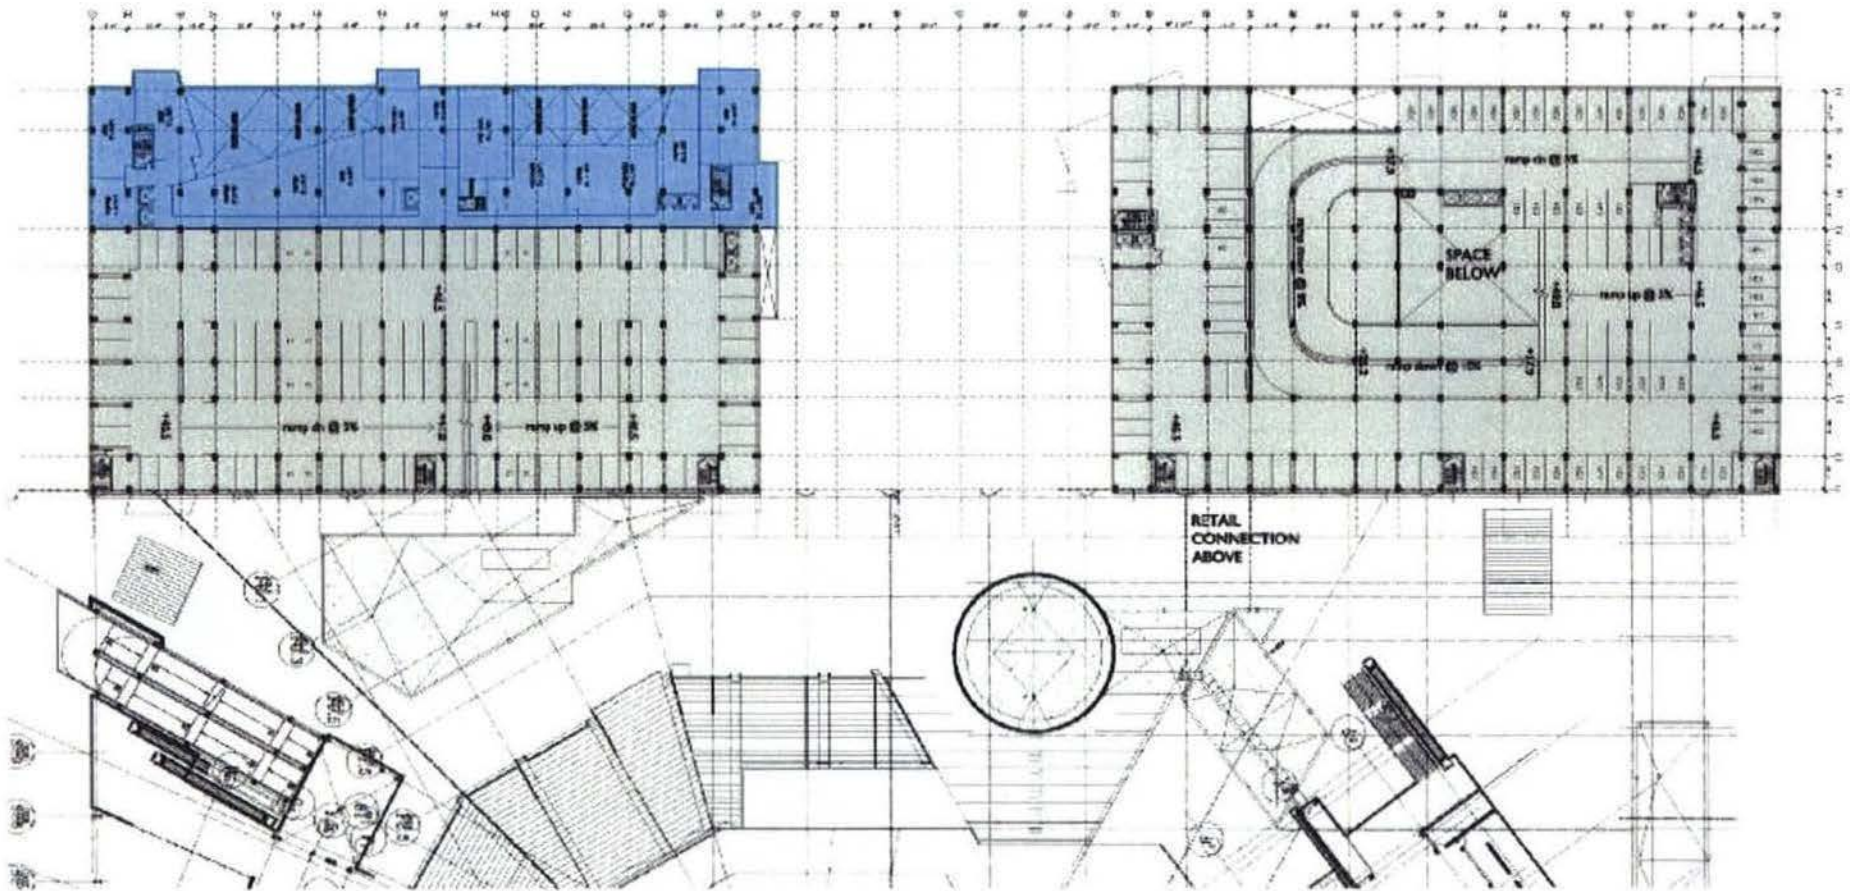

LONGITUDINAL SECTION

BUILDING B

(B2) UNDERGROUND

B2 FLOOR PLAN
D.C. Major League Baseball Park

SHEET 8 of 24

(B1) FIRST STREET LEVEL

B1 FLOOR PLAN
D.C. Major League Baseball Park

(G1) N STREET / SOUTH CAPITAL STREET LEVEL

G1 FLOOR PLAN
D.C. Major League Baseball Park

FLOOR P1

P1 FLOOR PLAN
D.C. Major League Baseball Park

FLOOR P2

P2 FLOOR PLAN
D.C. Major League Baseball Park

SHEET 5 of 24

FLOORS P3- P4

P3-P4 FLOOR PLAN
 D.C. Major League Baseball Park

FLOORS 5-10

LEVELS 5-10 FLOOR PLAN
D.C. Major League Baseball Park

SHEET 14 of 24

FLOOR 11

LEVEL 11 FLOOR PLAN
D.C. Major League Baseball Park

FLOOR 12

LEVEL 12 FLOOR PLAN
D.C. Major League Baseball Park

SHEET 16 of 24