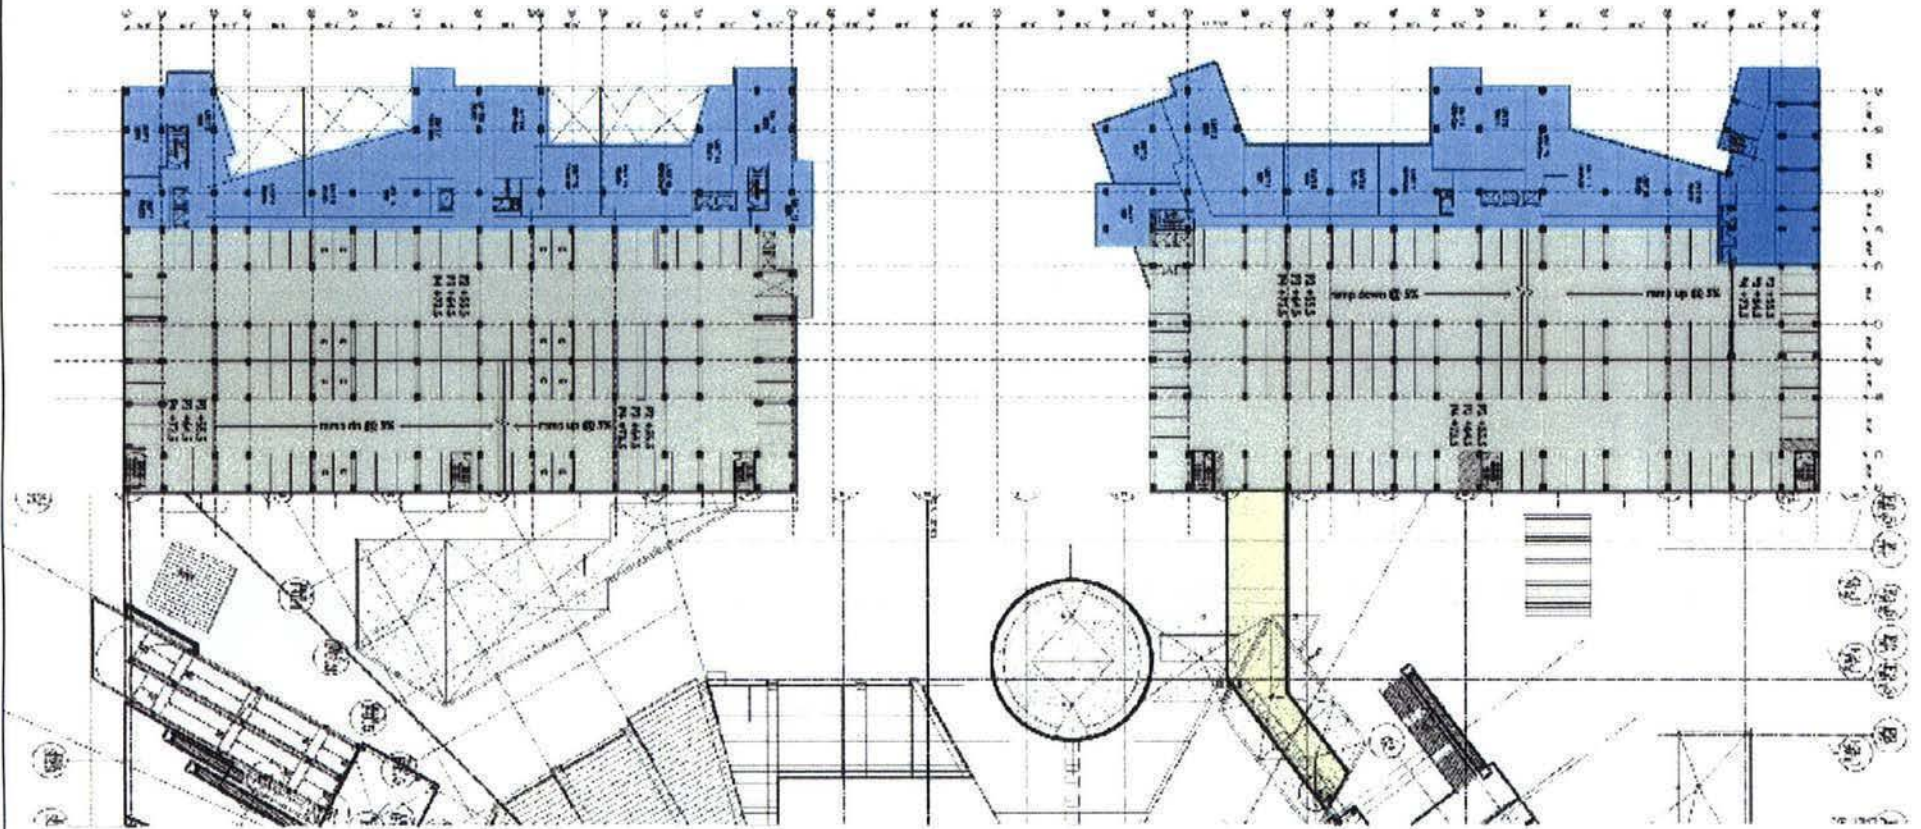

LONGITUDINAL SECTION

BUILDING B

(B2) UNDERGROUND

B2 FLOOR PLAN
D.C. Major League Baseball Park

SHEET 8 of 24

(B1) FIRST STREET LEVEL

B1 FLOOR PLAN
D.C. Major League Baseball Park

(G1) N STREET / SOUTH CAPITAL STREET LEVEL

G1 FLOOR PLAN
D.C. Major League Baseball Park

FLOOR P1

P1 FLOOR PLAN
D.C. Major League Baseball Park

FLOOR P2

P2 FLOOR PLAN
D.C. Major League Baseball Park

SHEET 5 of 24

FLOORS P3- P4

P3-P4 FLOOR PLAN
 D.C. Major League Baseball Park

FLOORS 5-10

LEVELS 5-10 FLOOR PLAN
D.C. Major League Baseball Park

SHEET 14 of 24

FLOOR 11

LEVEL 11 FLOOR PLAN
D.C. Major League Baseball Park

FLOOR 12

LEVEL 12 FLOOR PLAN
D.C. Major League Baseball Park

SHEET 16 of 24