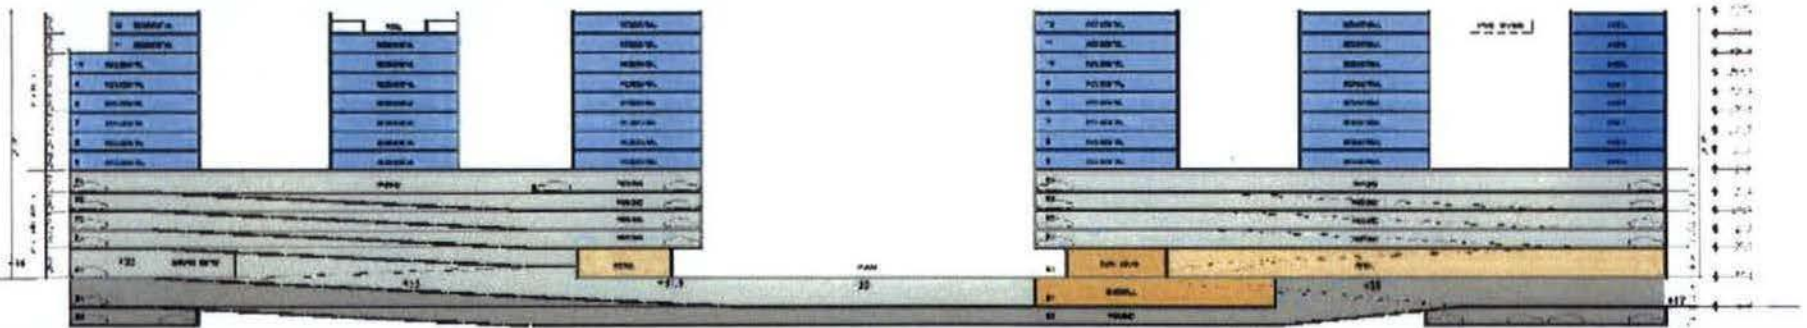

AERIAL VIEW
D.C. Major League Baseball Park

AERIAL VIEW
D.C. Major League Baseball Park

AERIAL VIEW
D.C. Major League Baseball Park

SITE CONTEXT
D.C. Major League Baseball Park

BUILDING A

BUILDING B

BUILDING A

LONGITUDINAL SECTION

BUILDING B

(B2) UNDERGROUND

B2 FLOOR PLAN
D.C. Major League Baseball Park

SHEET 8 of 24

(B1) FIRST STREET LEVEL

B1 FLOOR PLAN
D.C. Major League Baseball Park

(G1) N STREET / SOUTH CAPITAL STREET LEVEL