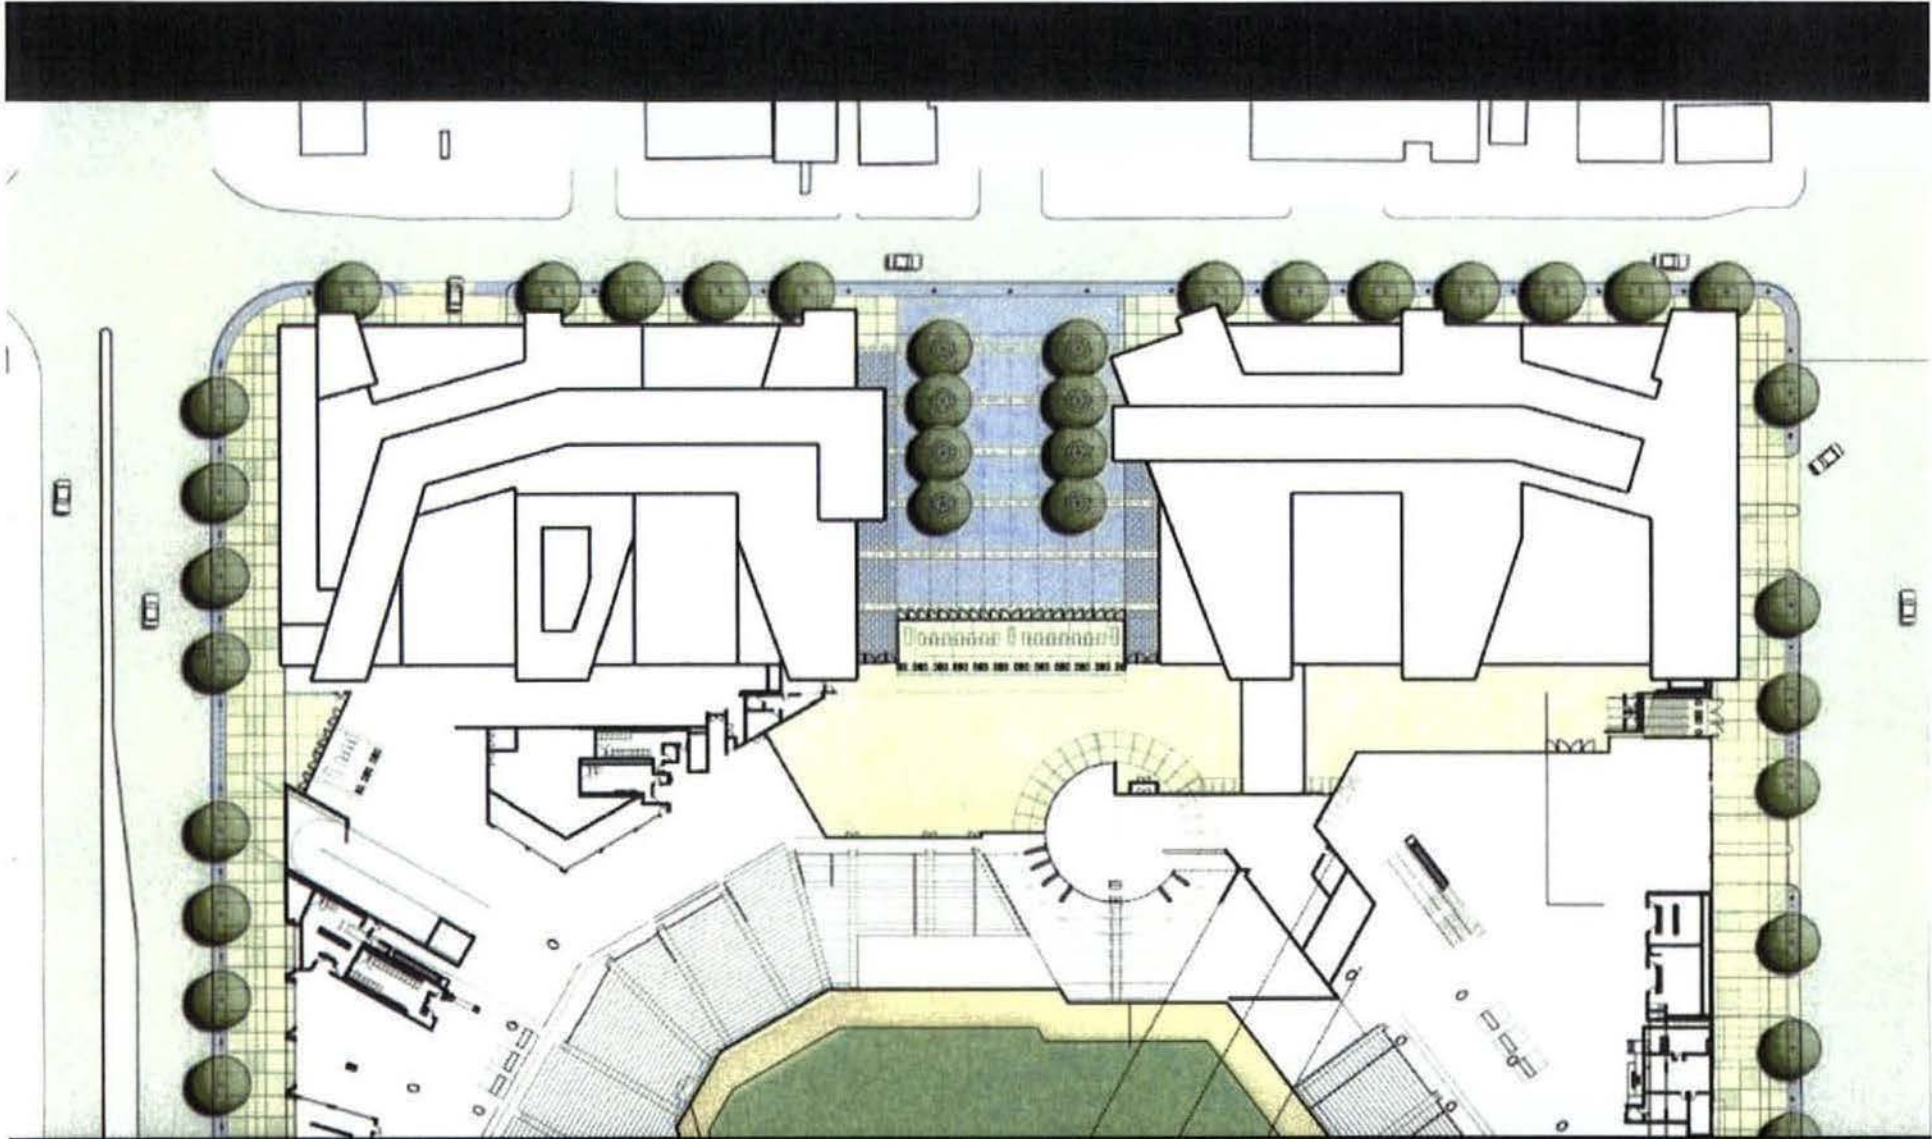

AERIAL VIEW
D.C. Major League Baseball Park

AERIAL VIEW
D.C. Major League Baseball Park

AERIAL VIEW
D.C. Major League Baseball Park

SITE CONTEXT
D.C. Major League Baseball Park

BUILDING A

BUILDING B

BUILDING A

LONGITUDINAL SECTION

BUILDING B

(B2) UNDERGROUND

B2 FLOOR PLAN
D.C. Major League Baseball Park

SHEET 8 of 24

(B1) FIRST STREET LEVEL

B1 FLOOR PLAN
D.C. Major League Baseball Park

(G1) N STREET / SOUTH CAPITAL STREET LEVEL

G1 FLOOR PLAN
D.C. Major League Baseball Park

FLOOR P1

P1 FLOOR PLAN
D.C. Major League Baseball Park

FLOOR P2

P2 FLOOR PLAN
D.C. Major League Baseball Park

SHEET 5 of 24

FLOORS P3- P4

P3-P4 FLOOR PLAN
 D.C. Major League Baseball Park

FLOORS 5-10

LEVELS 5-10 FLOOR PLAN
D.C. Major League Baseball Park

SHEET 14 of 24

FLOOR 11

LEVEL 11 FLOOR PLAN
D.C. Major League Baseball Park

FLOOR 12

LEVEL 12 FLOOR PLAN
D.C. Major League Baseball Park

SHEET 16 of 24