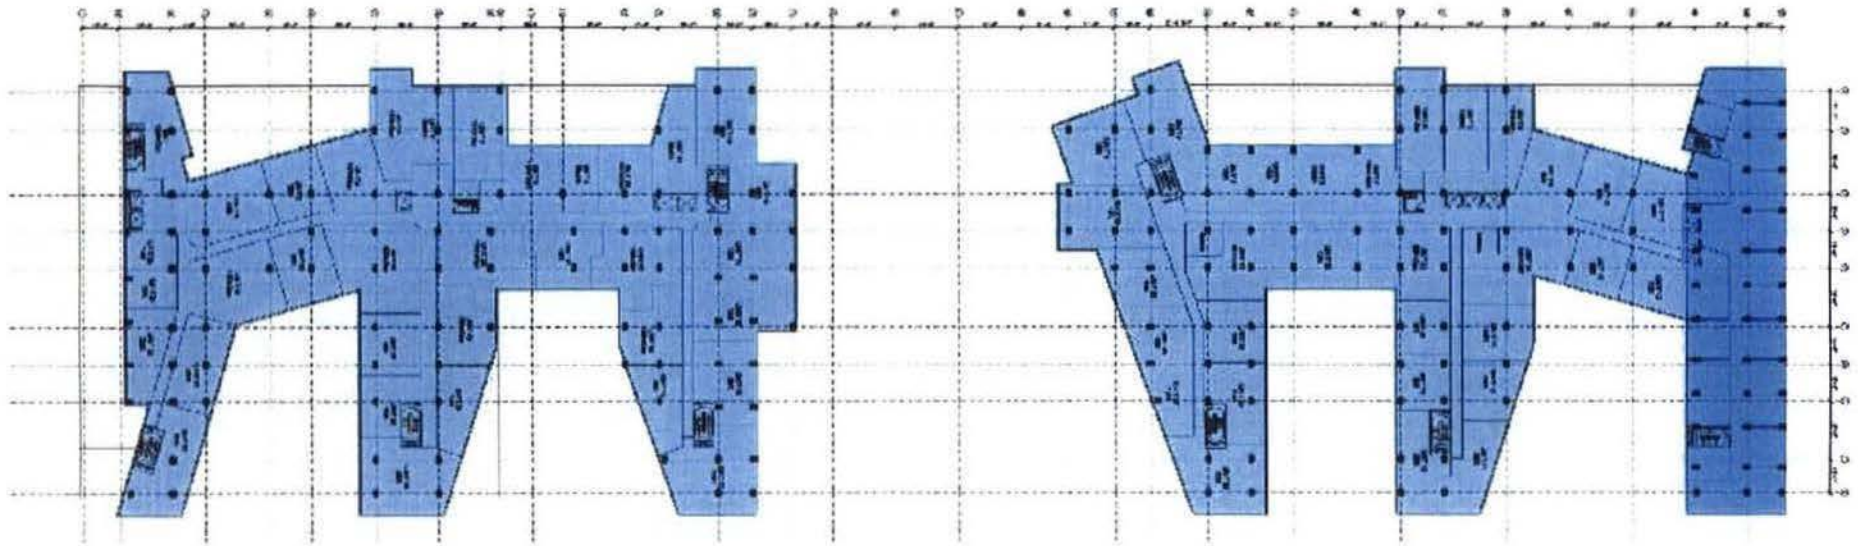

LONGITUDINAL SECTION

BUILDING B

(B2) UNDERGROUND

B2 FLOOR PLAN
D.C. Major League Baseball Park

SHEET 8 of 24

(B1) FIRST STREET LEVEL

B1 FLOOR PLAN
D.C. Major League Baseball Park

(G1) N STREET / SOUTH CAPITAL STREET LEVEL

G1 FLOOR PLAN
D.C. Major League Baseball Park

FLOOR P1

P1 FLOOR PLAN
D.C. Major League Baseball Park

FLOOR P2

P2 FLOOR PLAN
D.C. Major League Baseball Park

SHEET 5 of 24

FLOORS P3- P4

P3-P4 FLOOR PLAN
 D.C. Major League Baseball Park

FLOORS 5-10

LEVELS 5-10 FLOOR PLAN
D.C. Major League Baseball Park

SHEET 14 of 24

FLOOR 11

LEVEL 11 FLOOR PLAN
D.C. Major League Baseball Park

FLOOR 12

LEVEL 12 FLOOR PLAN
D.C. Major League Baseball Park

SHEET 16 of 24