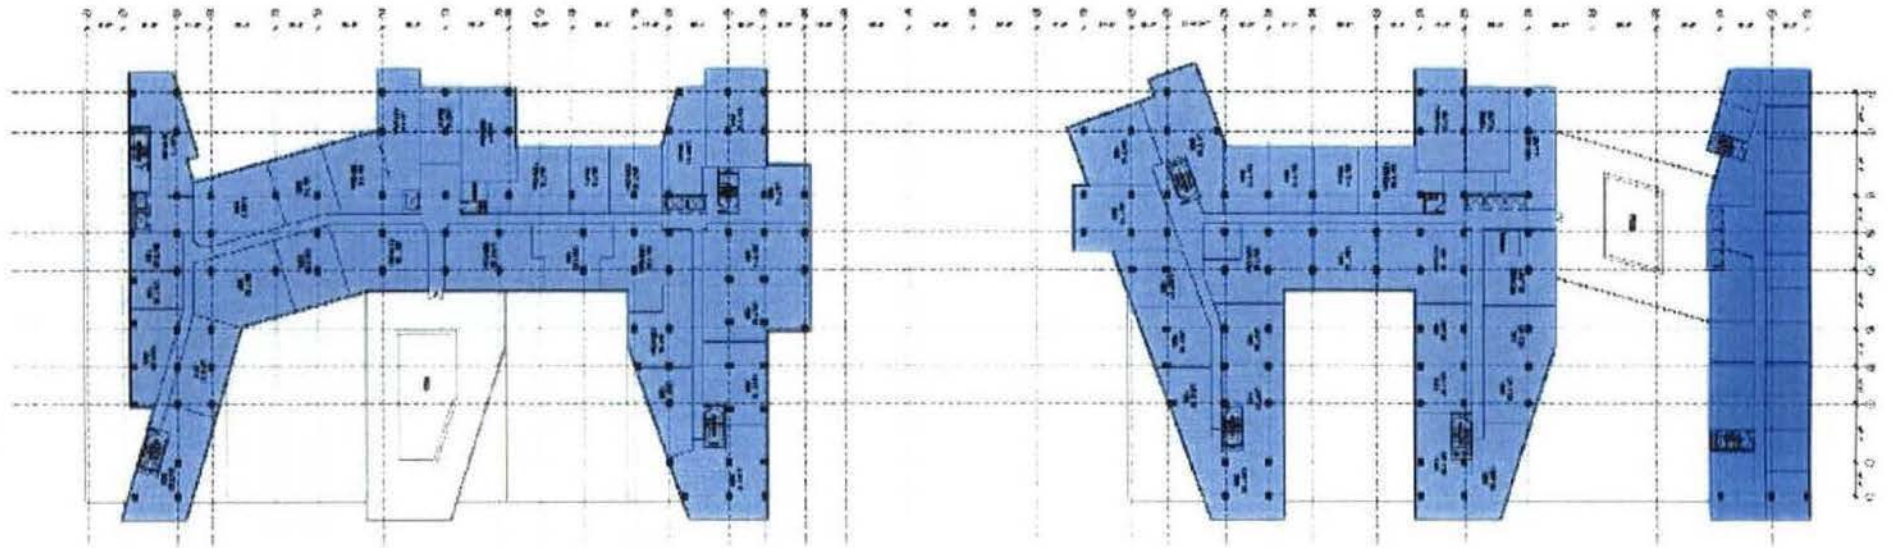

G1 FLOOR PLAN
D.C. Major League Baseball Park

FLOOR P1

P1 FLOOR PLAN
D.C. Major League Baseball Park

FLOOR P2

P2 FLOOR PLAN
D.C. Major League Baseball Park

SHEET 5 of 24

FLOORS P3- P4

P3-P4 FLOOR PLAN
 D.C. Major League Baseball Park

FLOORS 5-10

LEVELS 5-10 FLOOR PLAN
D.C. Major League Baseball Park

SHEET 14 of 24

FLOOR 11

LEVEL 11 FLOOR PLAN
D.C. Major League Baseball Park

FLOOR 12

LEVEL 12 FLOOR PLAN
D.C. Major League Baseball Park

SHEET 16 of 24