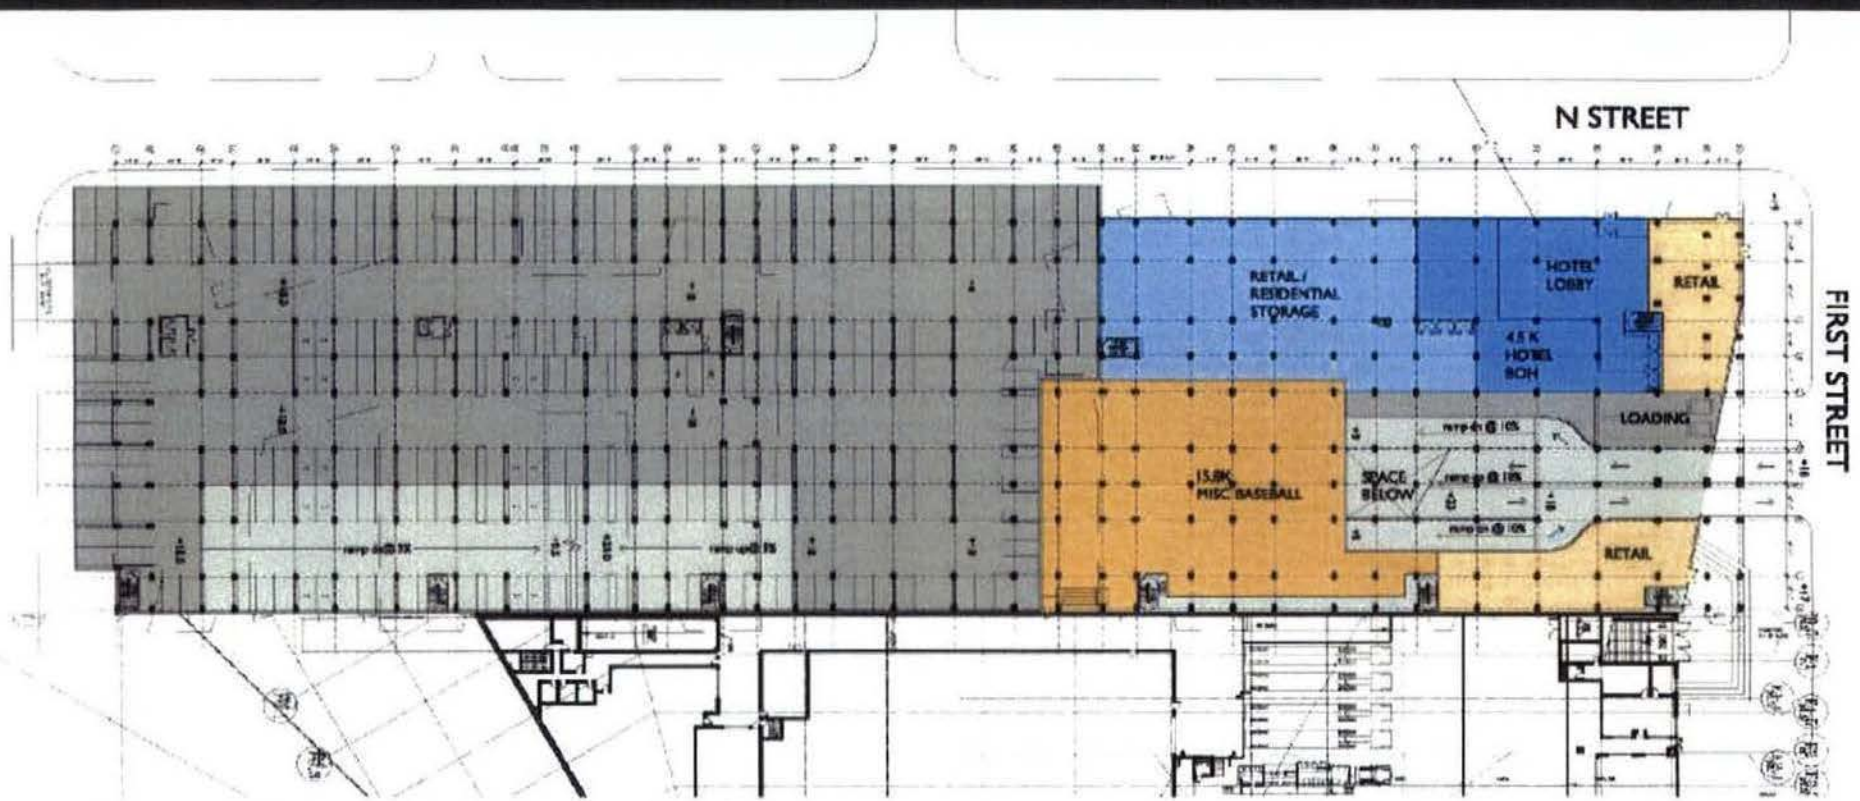

LONGITUDINAL SECTION

BUILDING B

(B2) UNDERGROUND

B2 FLOOR PLAN
D.C. Major League Baseball Park

SHEET 8 of 24

(B1) FIRST STREET LEVEL

B1 FLOOR PLAN
D.C. Major League Baseball Park

(G1) N STREET / SOUTH CAPITAL STREET LEVEL

G1 FLOOR PLAN
D.C. Major League Baseball Park

FLOOR P1

P1 FLOOR PLAN
D.C. Major League Baseball Park

FLOOR P2

P2 FLOOR PLAN
D.C. Major League Baseball Park

SHEET 5 of 24

FLOORS P3- P4

P3-P4 FLOOR PLAN
 D.C. Major League Baseball Park

FLOORS 5-10

LEVELS 5-10 FLOOR PLAN
D.C. Major League Baseball Park

SHEET 14 of 24

FLOOR 11

LEVEL 11 FLOOR PLAN
D.C. Major League Baseball Park

FLOOR 12

LEVEL 12 FLOOR PLAN
D.C. Major League Baseball Park

SHEET 16 of 24