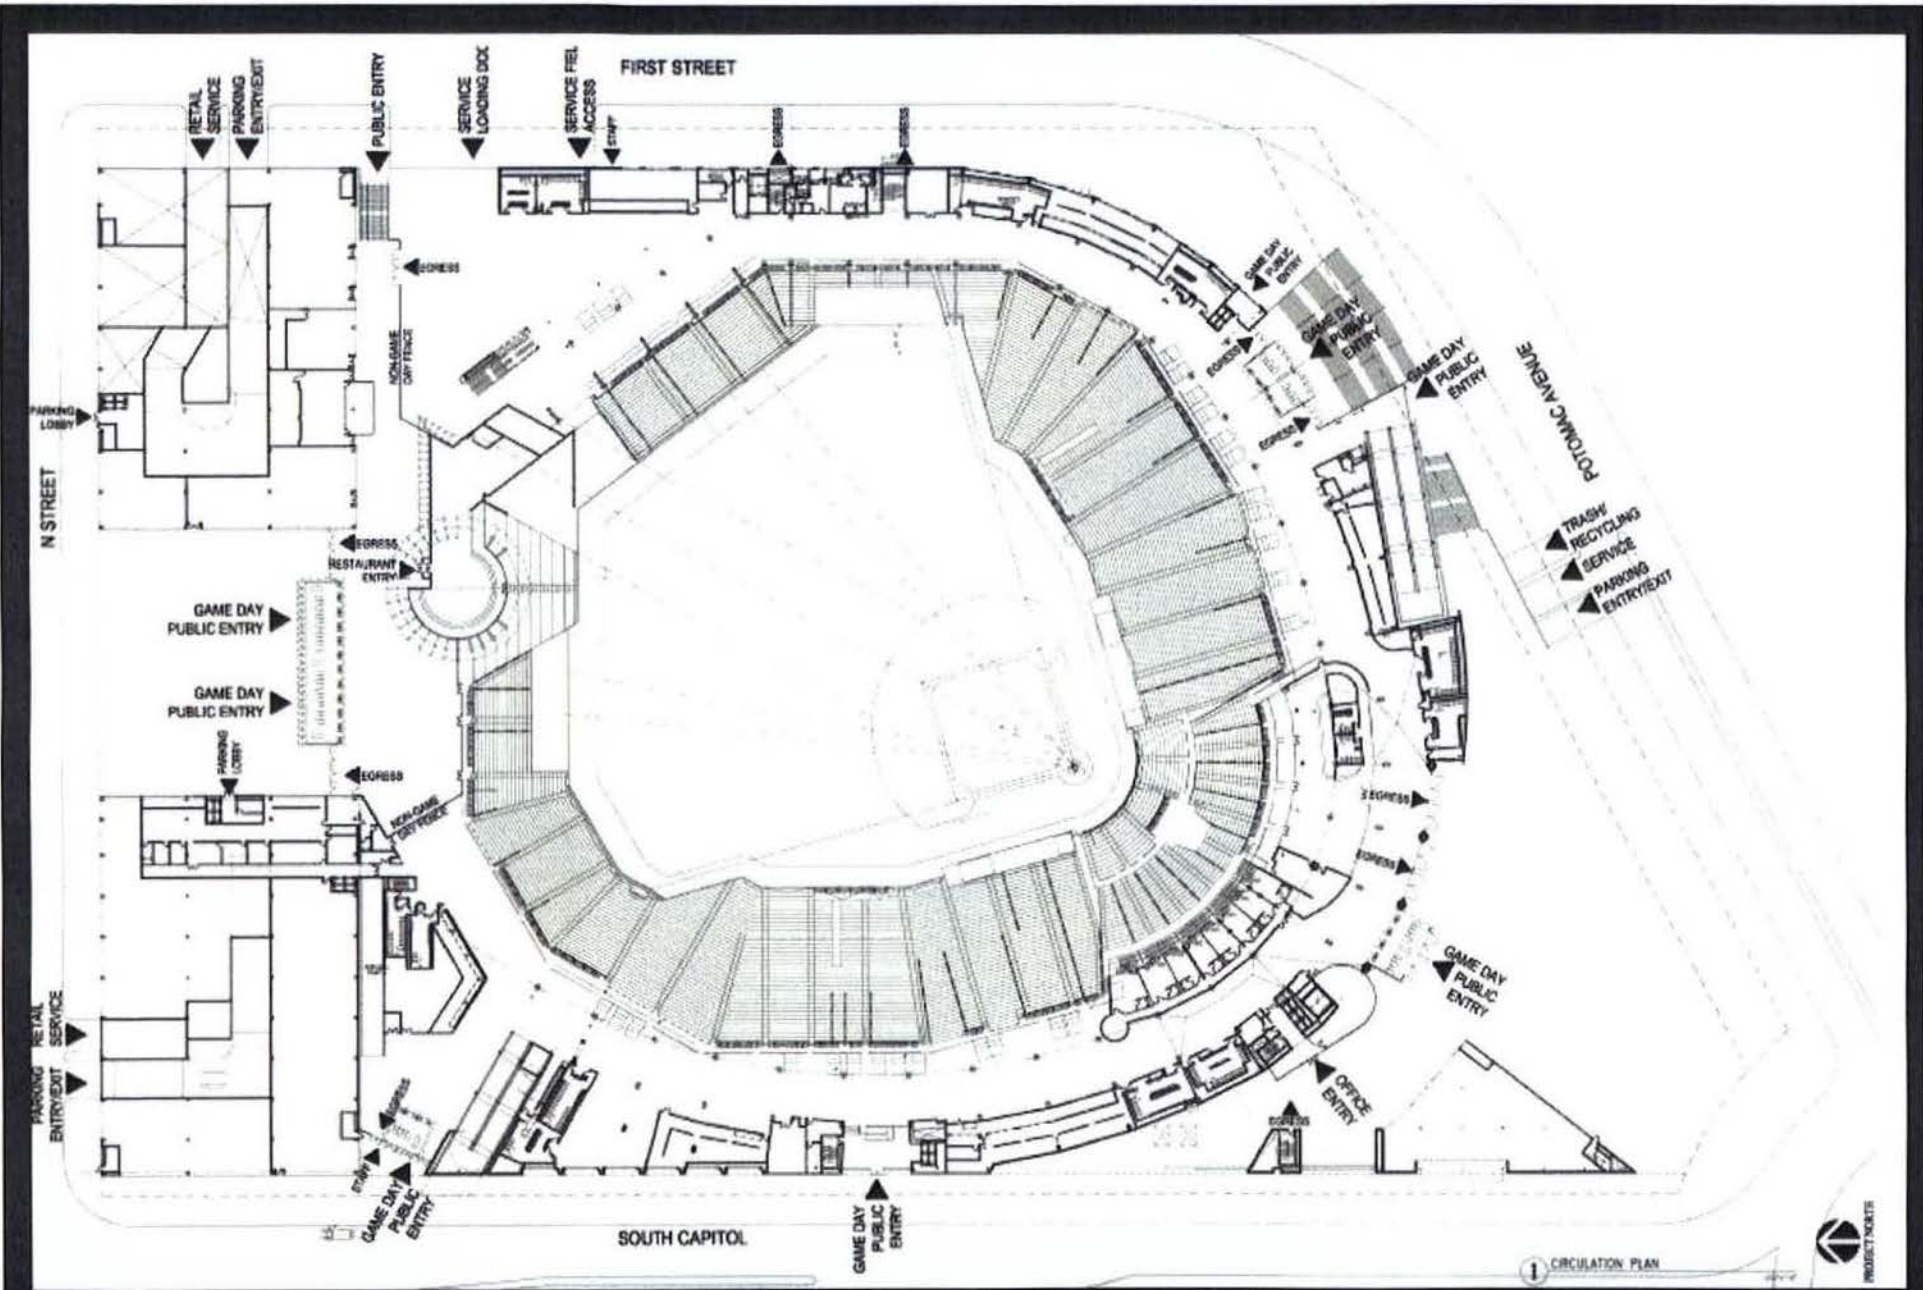

FLOORS 5-10

LEVELS 5-10 FLOOR PLAN
D.C. Major League Baseball Park

SHEET 14 of 24

FLOOR 11

LEVEL 11 FLOOR PLAN
D.C. Major League Baseball Park

FLOOR 12

LEVEL 12 FLOOR PLAN
D.C. Major League Baseball Park

SHEET 16 of 24

SHEET 21 of 24

BROADWAY - NORTH

BROADWAY - SOUTH

LONG BRANCH
D.C. Major League Baseball Park

AERIAL VIEW
D.C. Major League Baseball Park

SHEET 24 of 24

Q&A SLIDES

Comparative Ballpark Parking LEED Matrix

D.C. Major League Baseball Park

CIRCULATION PLAN
D.C. Major League Baseball Park

SOUTHWEST VIEW TOWARD BALLPARK
D.C. Major League Baseball Park

1 BUILDING SECTION - NORTH / SOUTH

NORTH/SOUTH BUILDING SECTION
D.C. Major League Baseball Park

VIEW SOUTH EAST FROM SOUTH CAPITOL & M STREET
D.C. Major League Baseball Park