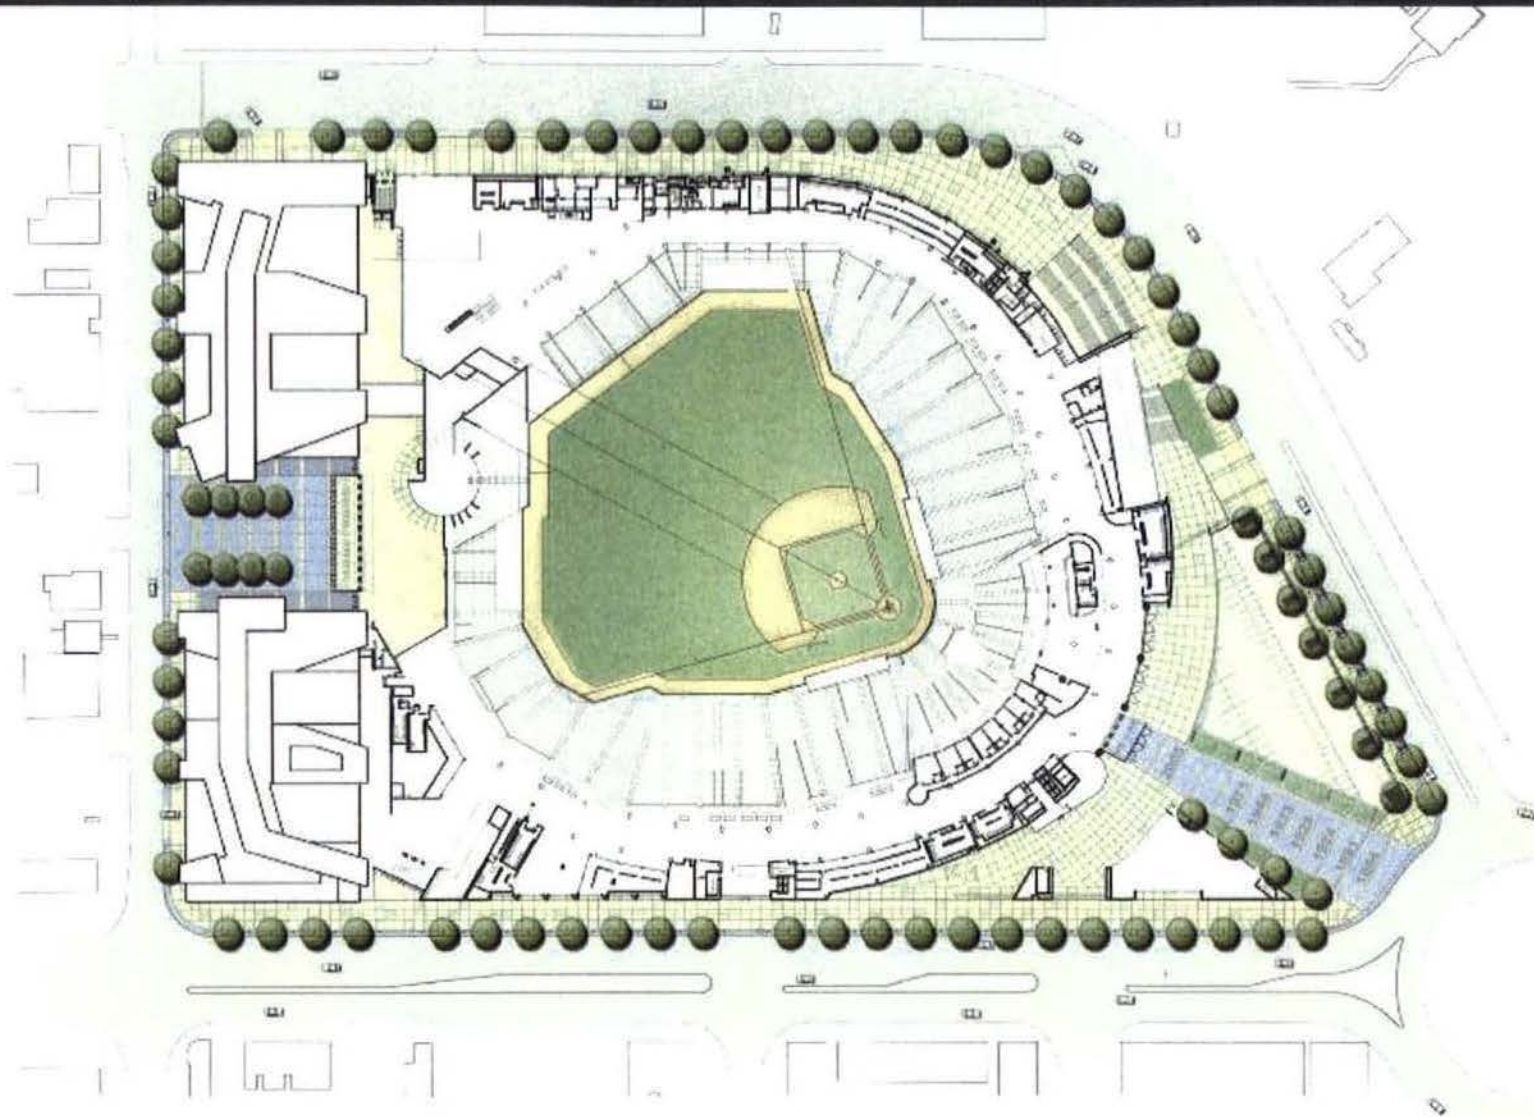

SITE PLAN
D.C. Major League Baseball Park

SHEET 6 of 24